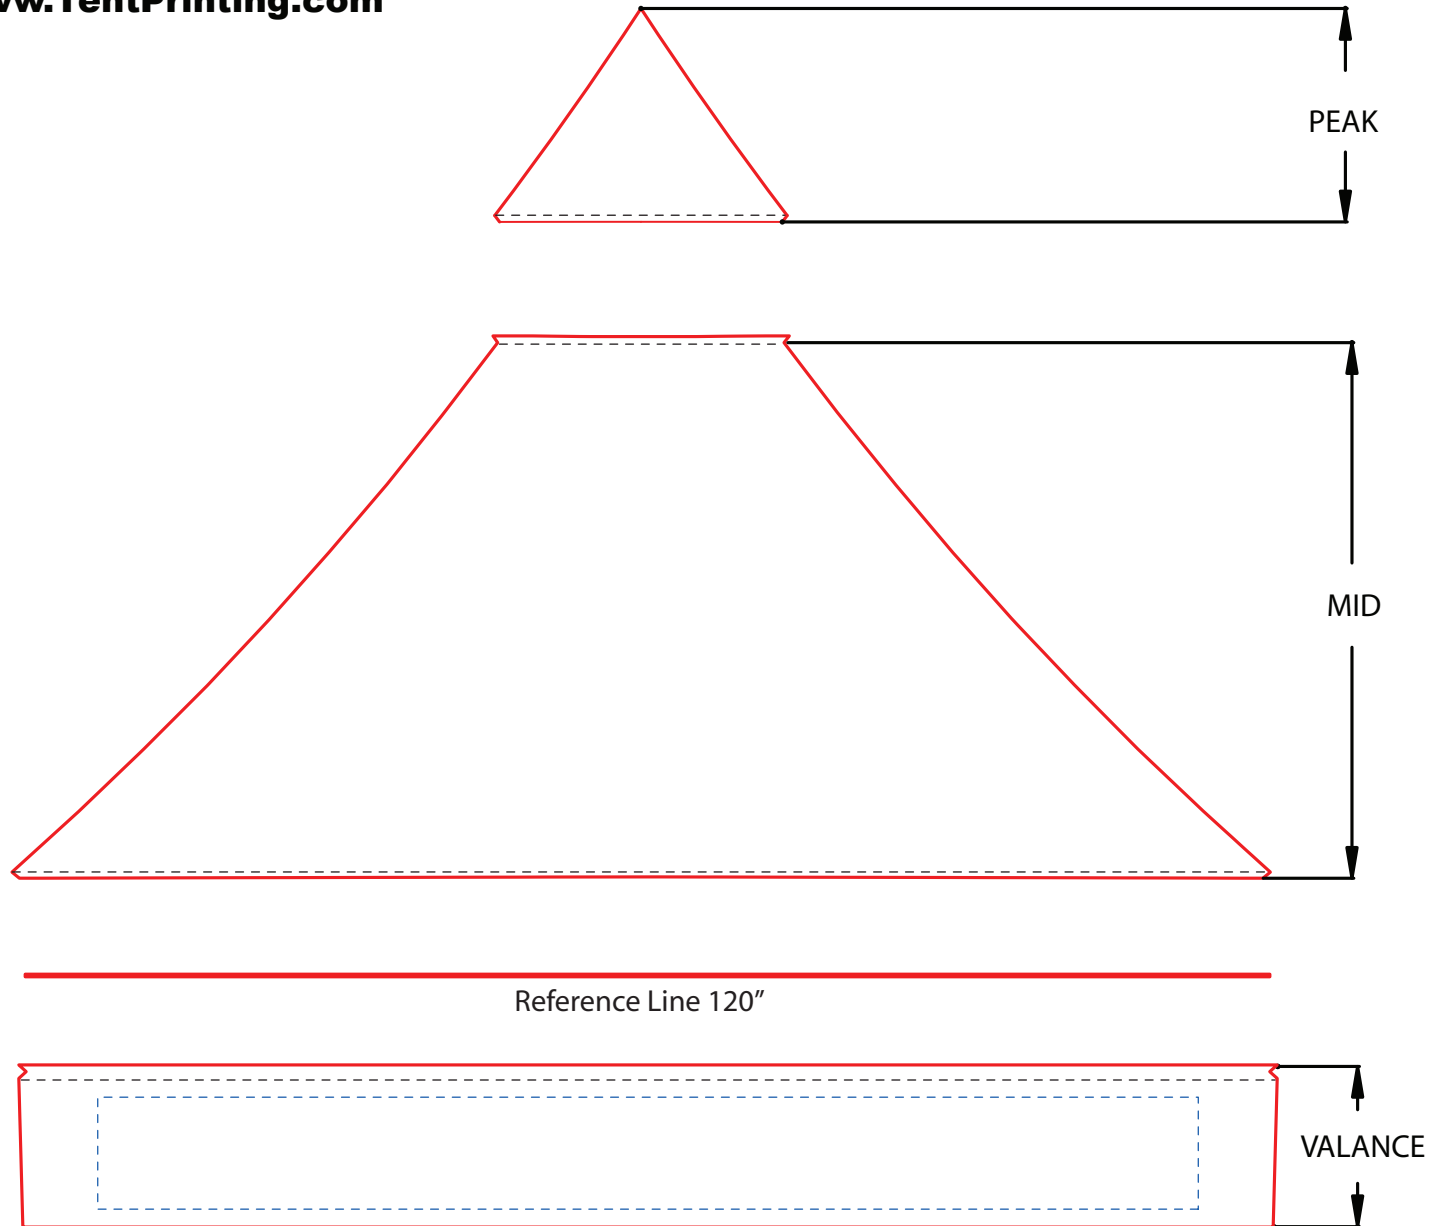

10 x 10 Printed Fast Shade

866-438-8368 / 419-586-3610
www.TentPrinting.com

A Division of  CELINA TENT

Keep text/ logo inside blue dashed box for Valance
Keep text/ logo at least 3" from red border for Mid & Peak
Black dashed line is the sew line

COPYRIGHT: CELINA TENT INC. 2010
DIMENSIONS BEFORE PRINTING, SIZE MAY DIFFER AFTER PRINTING

NOTE: THIS DRAWING IS PRIVILEGED INFORMATION AND IS THE PROPERTY OF CELINA TENT, INC. ANY USE AND OR REPRODUCTION OF THIS DRAWING WITHOUT THE EXPRESS WRITTEN CONSENT OF CELINA TENT, INC. IS STRICTLY PROHIBITED