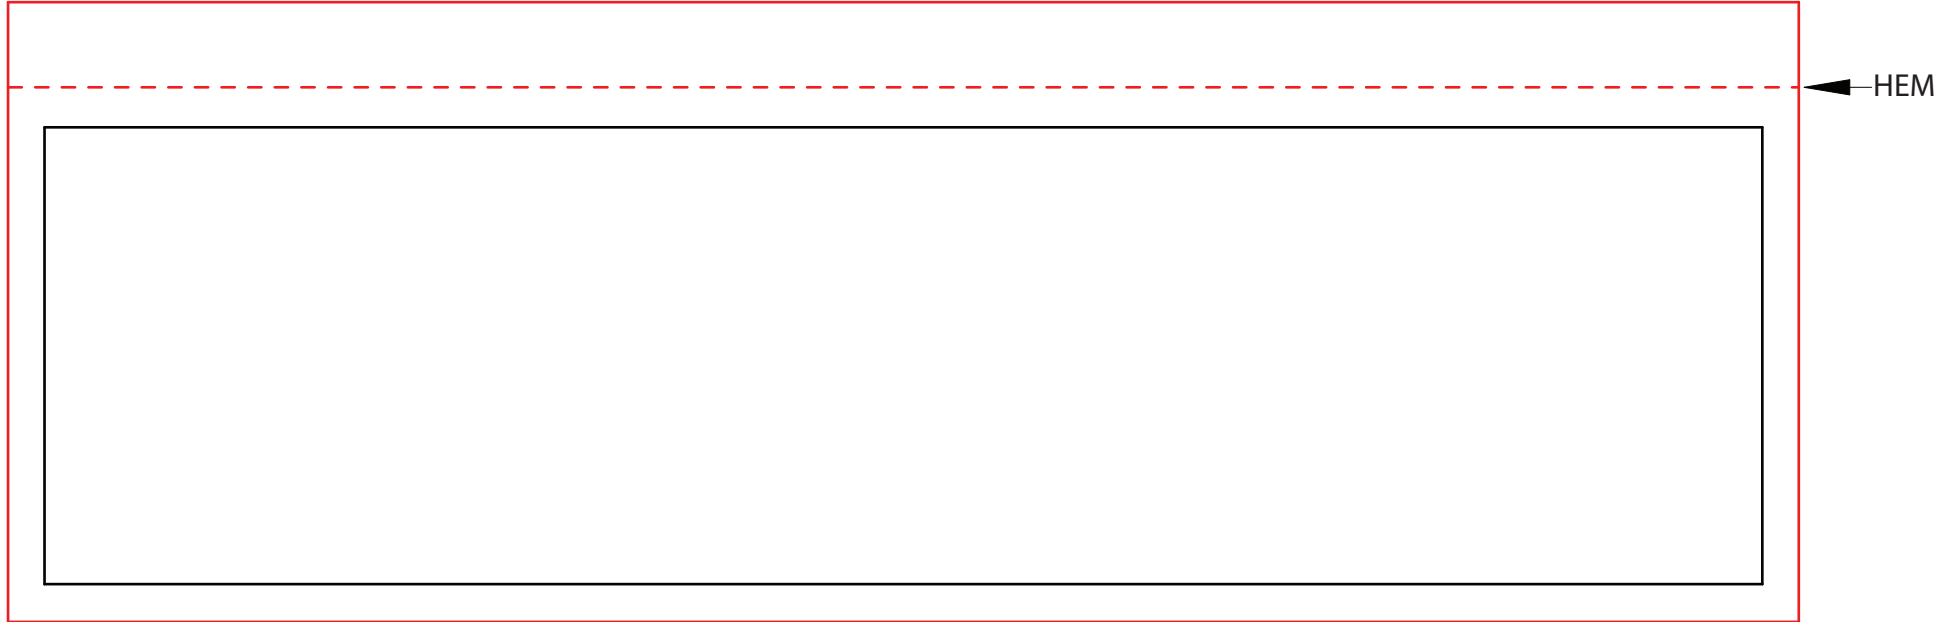

Rail Curtain 10x10

866-438-8368 / 419-586-3610

www.TentPrinting.com

Reference Line 120"

Keep text / logo inside black box

COPYRIGHT: CELINA TENT INC. 2010
DIMENSIONS BEFORE PRINTING, SIZE MAY DIFFER AFTER PRINTING